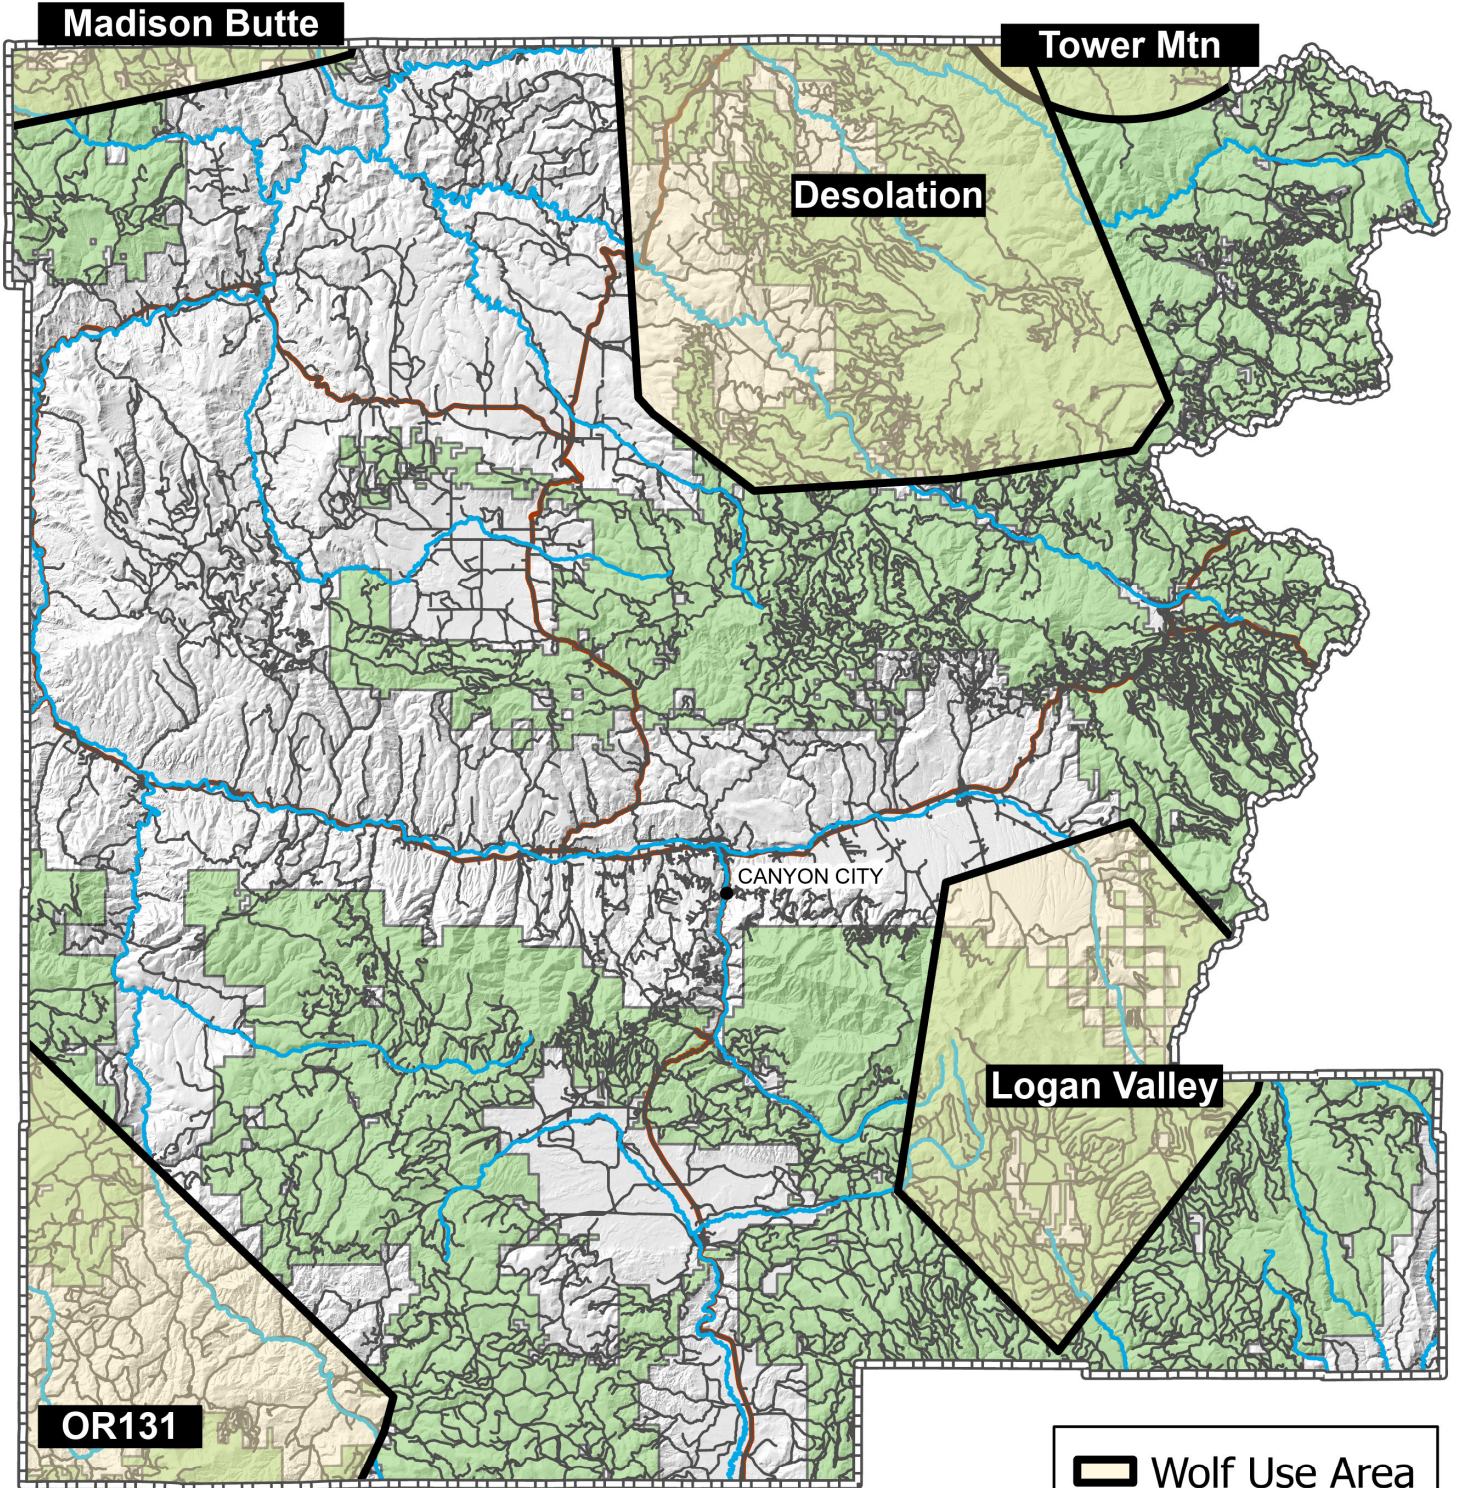

# Area of Known Wolf Activity Grant County

 Wolf Use Area

4/15/2024

0 5 10 20 Miles